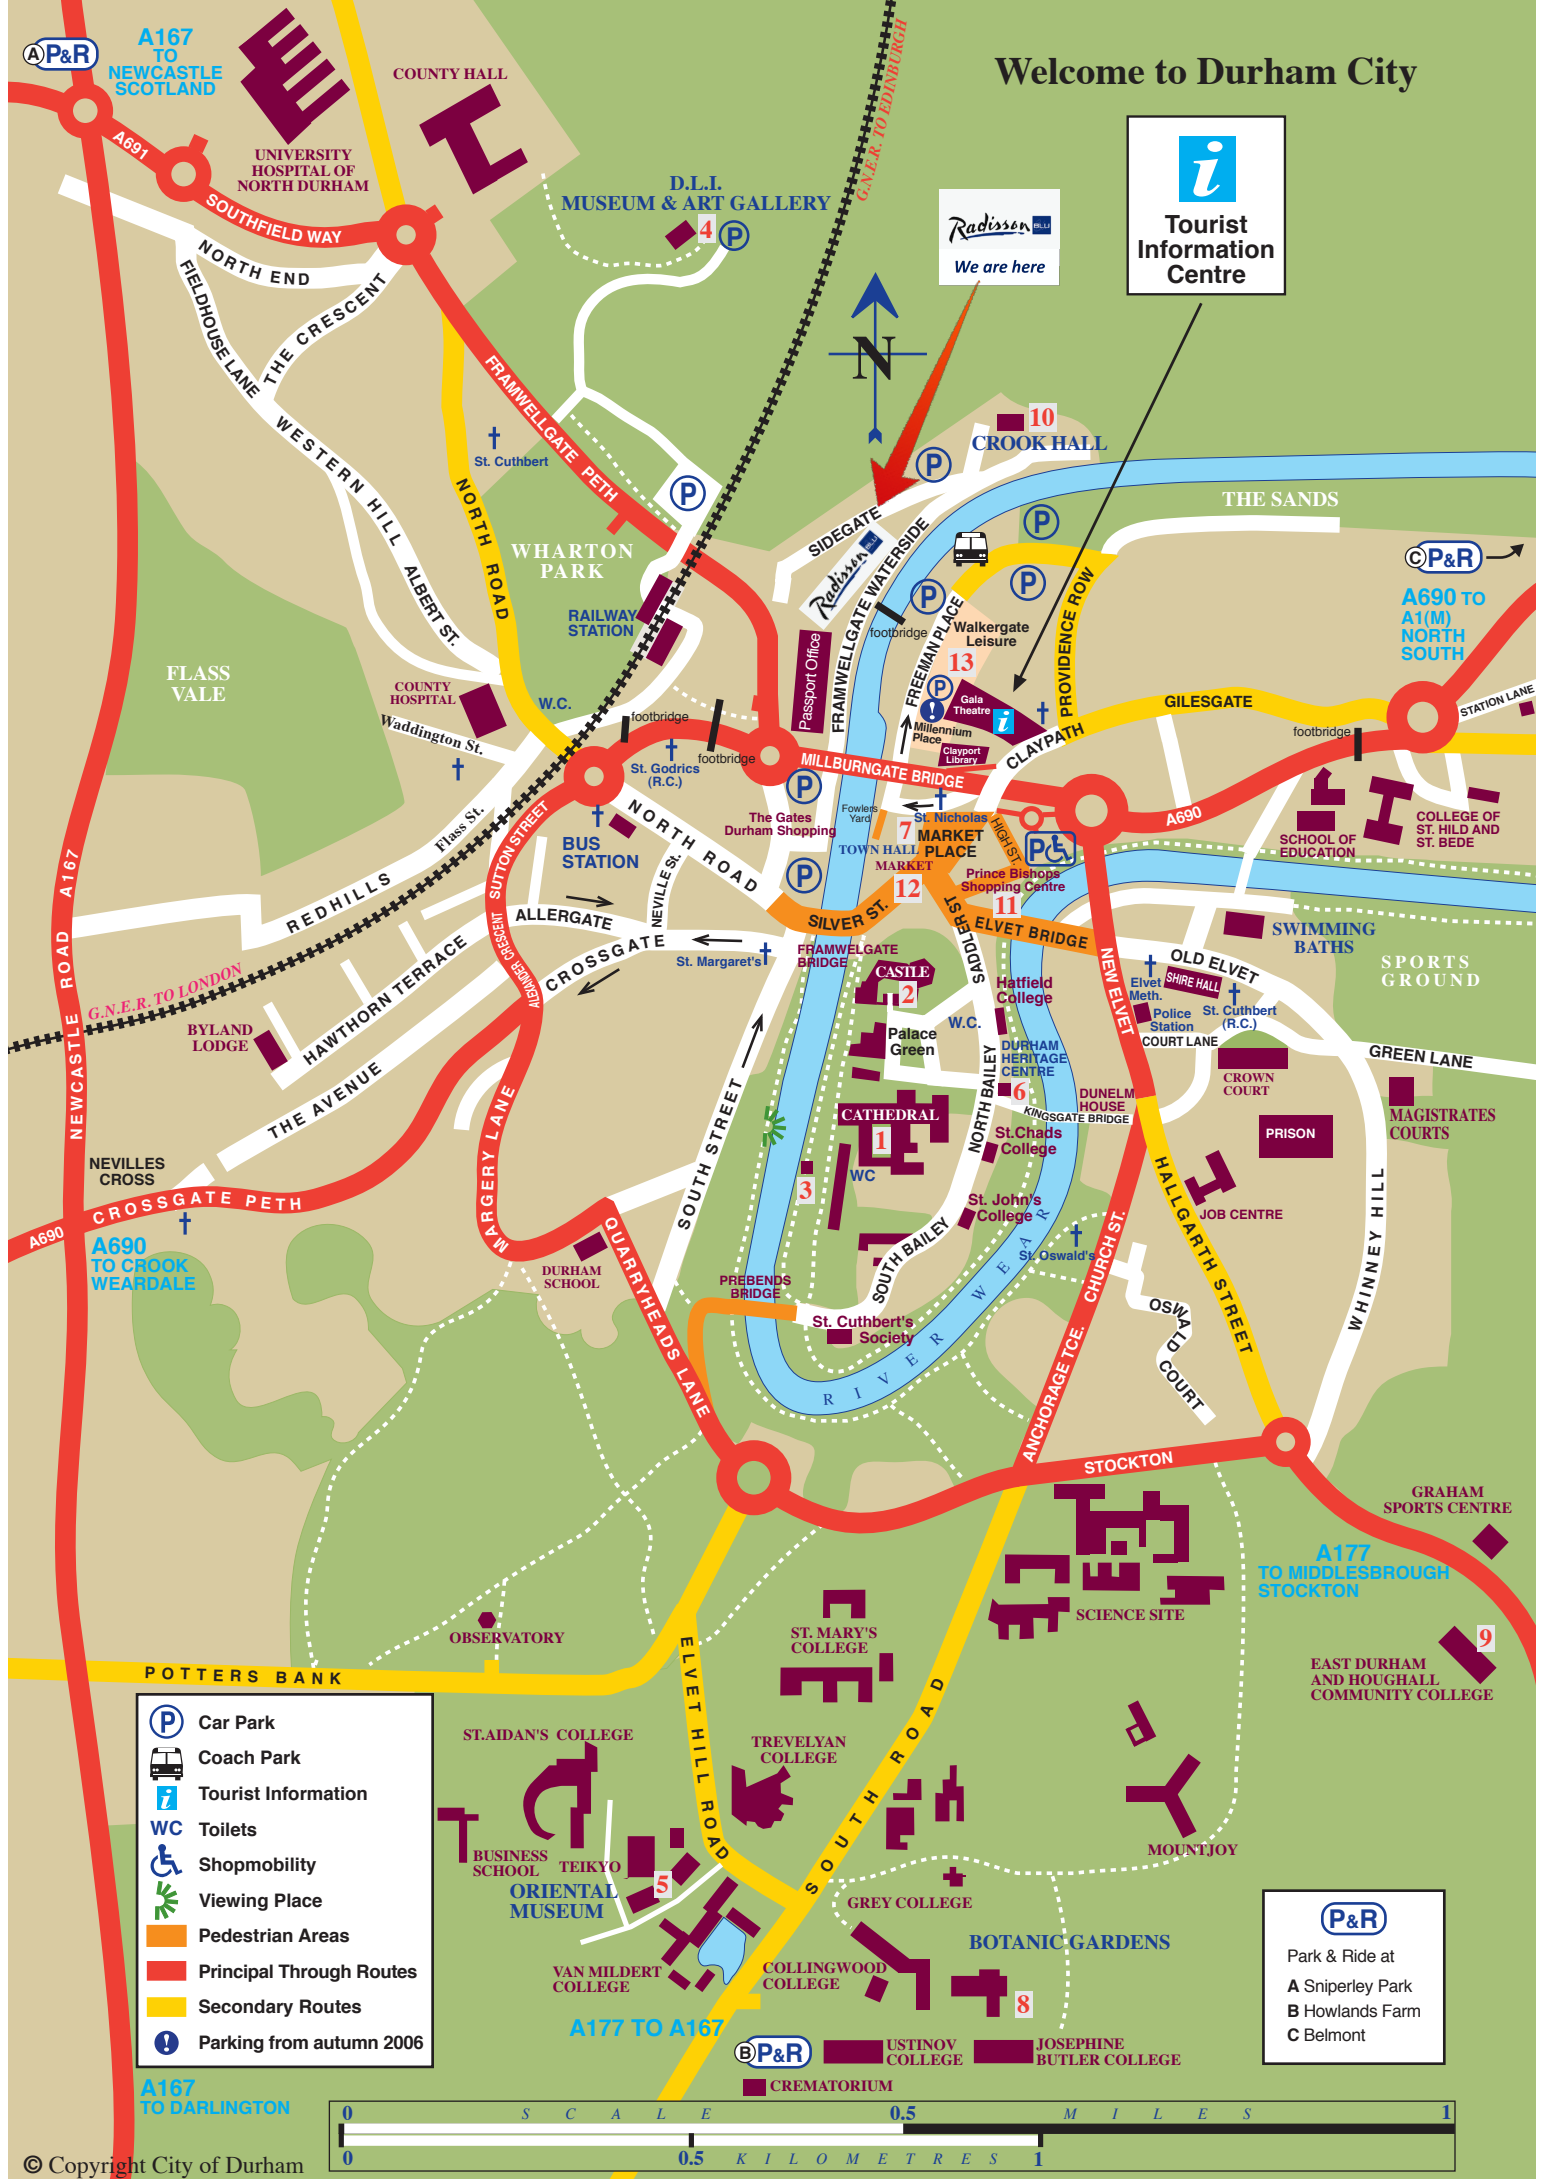

# Welcome to Durham City

- Car Park
- Coach Park
- Tourist Information
- Toilets
- Shopmobility
- Viewing Place
- Pedestrian Areas
- Principal Through Routes
- Secondary Routes
- Parking from autumn 2006

- (P&R)**
- Park & Ride at
- A** Sniperley Park
  - B** Howlands Farm
  - C** Belmont